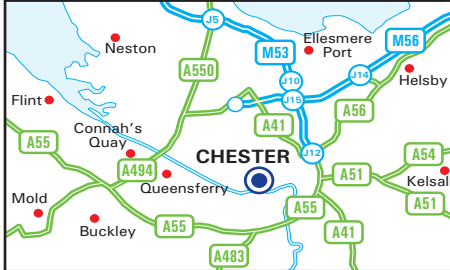

Chartered Accountants • Business Advisors

24 Nicolas Street
Chester
CH1 2AU

Telephone: 01244 323051

Fax: 01244 344535

www.mitchellcharlesworth.co.uk

From M56

Leave the M56 at junction 15 and join the M53 (signed Chester & Wrexham).
Leave the M53 at junction 12 and join the A56 to Chester.

Continue ahead at the roundabout onto Hoole Road (A56).

Continue into Chester, pass over the railway bridge and turn left at the roundabout onto the A5268 St Oswalds Way.

Turn left to join the one way system, follow road to right and continue to follow the A5268, bear right onto Union Street.

Continue past the Amphitheatre on the left, onto Pepper Street.

At the next roundabout take the third exit onto Nicholas Street (still A5268).

Take the second left onto Gey Friars then turn right onto Nicolas Street Mews.