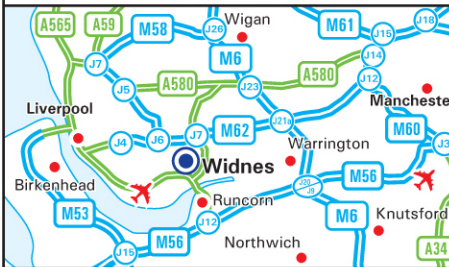

**Glebe Business Park
Lunts Heath Road
Widnes WA8 5SQ**

Telephone: 0151 423 7500

Fax: 0151 423 7505

www.mitchellcharlesworth.co.uk

From M62

Leave the M62 at junction 7 (signed Widnes, A557, St. Helens & A570).

Join the A557 (Watkinson Way) following signs for Widnes.

Leave the A557 at the junction with the A5080. At the roundabout at the end of the slip road, take the second exit.

Continue to the next roundabout, take the third exit onto the A5080.

Pass over the A557 and continue onto Derby Road. We are located on the left hand side (see inset).

From M6 Northbound

Leave the M6 at junction 21 a (signed Liverpool & M62).

Join the M62 heading West towards Liverpool. Follow directions above "From M62".

From M6 Southbound

Leave M6 at junction 21a (signed Liverpool & M62).

Join the M62 heading West towards Liverpool. Follow directions above "From M62".

By Train

Widnes receives services from Liverpool Lime Street, Warrington, Manchester Piccadilly and Sheffield.